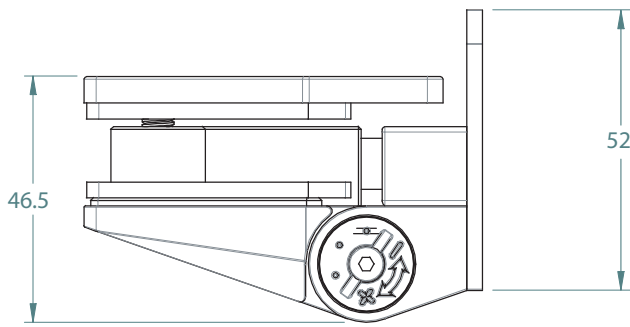

MAX 45kg

- 10°C
+ 50°C

90°

REAR VIEW

TOP VIEW

FRONT VIEW

TO ORDER SPECIFY:

- 120PGWP POLISHED FINISH
- 120PGWS BRUSHED FINISH
- 120PGWB BLACK FINISH

SIDE VIEW

GLASS PREPARATION

120, 220 & 320 SERIES HINGE

GLASS TO WALL/POST

GLASS CUT-OUT TOP AND BOTTOM
(ALL DIMENSIONS IN MILLIMETERS)