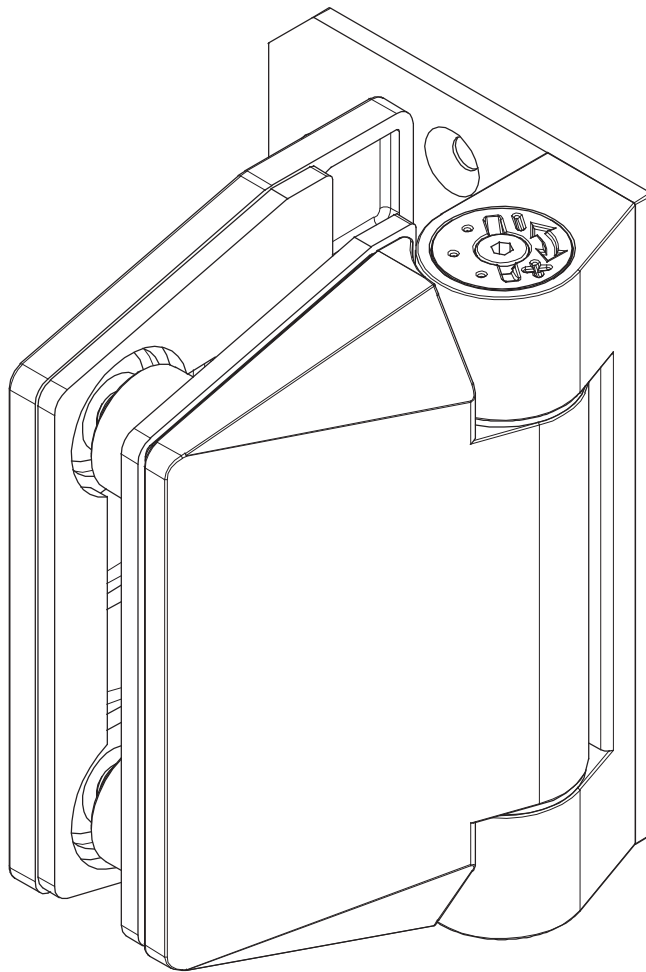

120 SERIES POOL HINGE

GLASS TO WALL

120 SERIES POOL HINGE

- SELF-CLOSING SAFETY HINGE FOR GLASS POOL FENCING
- TO BE USED WITH CHILD PROOF SAFETY LATCH
- COMPLIES WITH AUSTRALIAN STANDARDS FOR POOL GATE HARDWARE
- NATA ACCREDITED AND INDEPENDENTLY TESTED TO 10'000 CYCLES (NATA = NATIONAL ASSOCIATION OF TESTING AUTHORITIES AUSTRALIA)

FINISHES AND FUNCTIONS

- 2205 GRADE STAINLESS STEEL
- POLISHED STAINLESS
- BRUSHED STAINLESS
- MATT BLACK
- SINGLE ACTION
- SOFT CLOSE
- NON-HOLD OPEN
- ANTI-FOOT-HOLD GASKET

10mm
12mm

MAX.
900mm WIDE x
1500mm HIGH

MAX 45kg

- 10°C
+ 50°C

90°

REAR VIEW

TOP VIEW

FRONT VIEW

TO ORDER SPECIFY:

- 120PGWP POLISHED FINISH
- 120PGWS BRUSHED FINISH
- 120PGWB BLACK FINISH

SIDE VIEW

GLASS PREPARATION

120, 220 & 320 SERIES HINGE

GLASS TO WALL/POST

GLASS CUT-OUT TOP AND BOTTOM
(ALL DIMENSIONS IN MILLIMETERS)