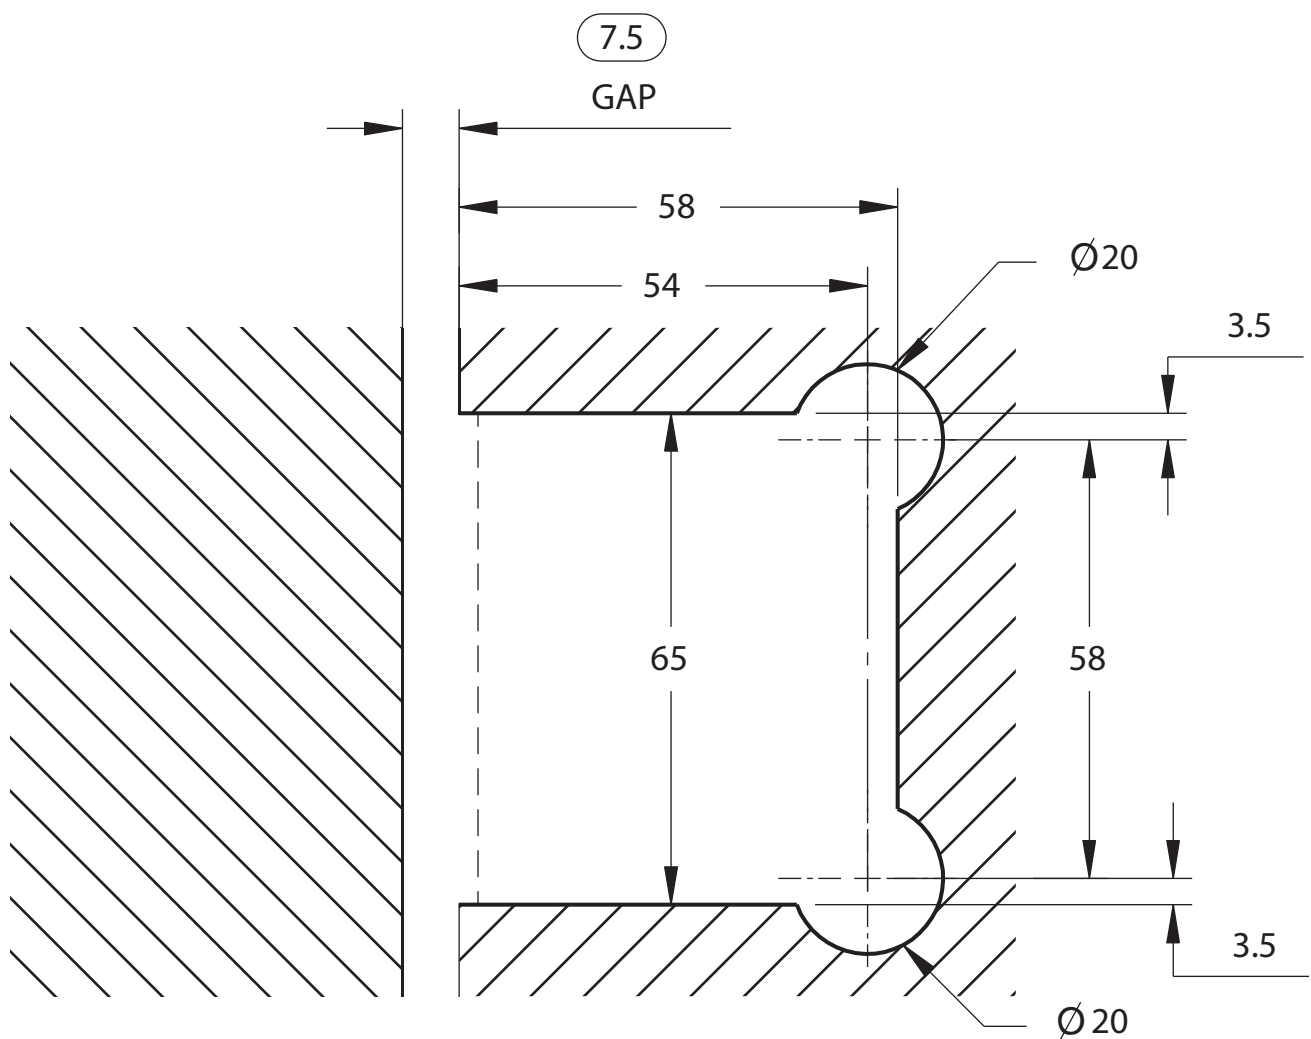

MAX 45kg

- 10°C
+ 50°C

90°

REAR VIEW

TOP VIEW

FRONT VIEW

TO ORDER SPECIFY:

- 120PGWP POLISHED FINISH
- 120PGWS BRUSHED FINISH
- 120PGWB BLACK FINISH

SIDE VIEW

GLASS PREPARATION

120, 220 & 320 SERIES HINGE

GLASS TO WALL/POST

GLASS CUT-OUT TOP AND BOTTOM
(ALL DIMENSIONS IN MILLIMETERS)