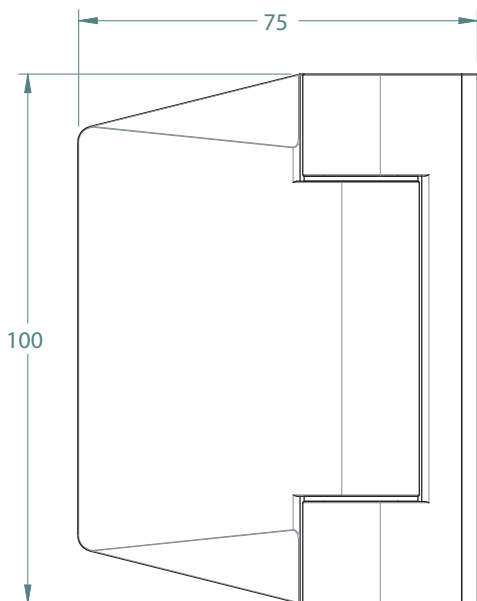

MAX 45kg

- 10°C
+ 50°C

90°

REAR VIEW

TOP VIEW

FRONT VIEW

TO ORDER SPECIFY:

- 120PGWP POLISHED FINISH
- 120PGWS BRUSHED FINISH
- 120PGWB BLACK FINISH

SIDE VIEW

GLASS PREPARATION

120, 220 & 320 SERIES HINGE

GLASS TO WALL/POST

GLASS CUT-OUT TOP AND BOTTOM
(ALL DIMENSIONS IN MILLIMETERS)