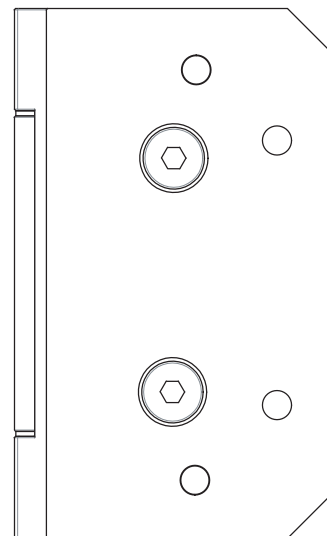

120 SERIES POOL HINGE

GLASS TO WALL

120 SERIES POOL HINGE

- SELF-CLOSING SAFETY HINGE FOR GLASS POOL FENCING
- TO BE USED WITH CHILD PROOF SAFETY LATCH
- COMPLIES WITH AUSTRALIAN STANDARDS FOR POOL GATE HARDWARE
- NATA ACCREDITED AND INDEPENDENTLY TESTED TO 10'000 CYCLES (NATA = NATIONAL ASSOCIATION OF TESTING AUTHORITIES AUSTRALIA)

FINISHES AND FUNCTIONS

- 2205 GRADE STAINLESS STEEL
- POLISHED STAINLESS
- BRUSHED STAINLESS
- MATT BLACK
- SINGLE ACTION
- SOFT CLOSE
- NON-HOLD OPEN
- ANTI-FOOT-HOLD GASKET

10mm
12mm

MAX.
900mm WIDE x
1500mm HIGH

MAX 45kg

- 10°C
+ 50°C

90°

REAR VIEW

TOP VIEW

FRONT VIEW

TO ORDER SPECIFY:

- 120PGWP POLISHED FINISH
- 120PGWS BRUSHED FINISH
- 120PGWB BLACK FINISH

SIDE VIEW

GLASS PREPARATION

120, 220 & 320 SERIES HINGE

GLASS TO WALL/POST

GLASS CUT-OUT TOP AND BOTTOM
(ALL DIMENSIONS IN MILLIMETERS)